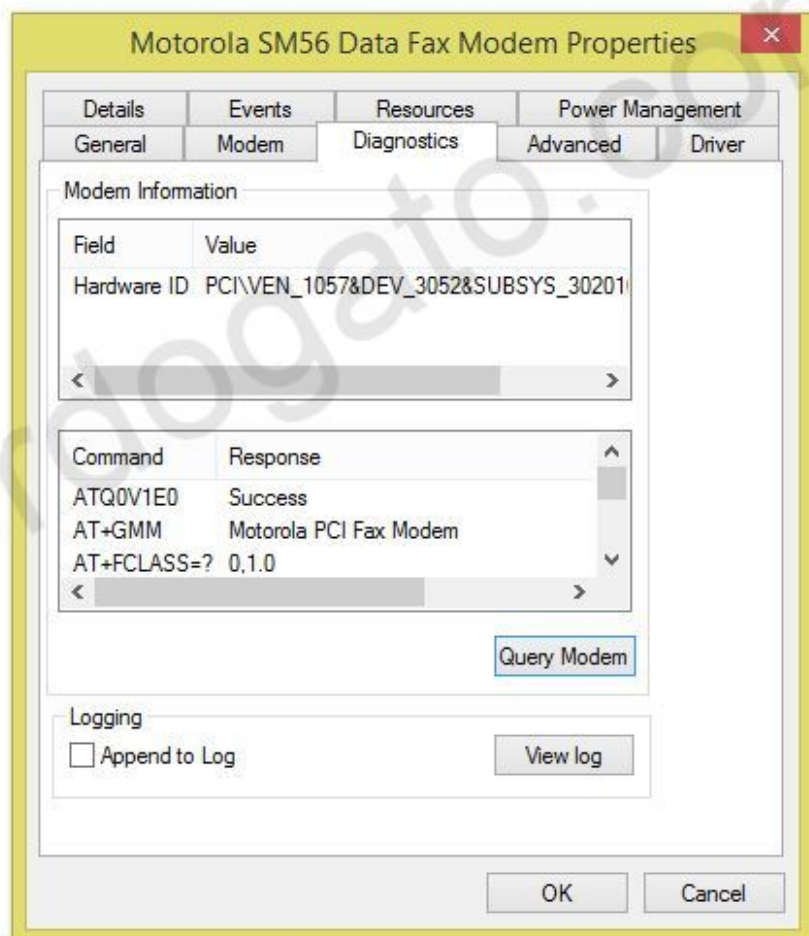

If a keep track of, computer printer and scanning device are all calibrated to the sRGB color characteristics, then you can discover color matching from each peripheral.. Page 5 Clean When washing the monitor case or the surface area of the CDT, wipe with a somewhat moistened, soft material.

1. [drivers](#)
2. [drivers license olivia rodrigo](#)
3. [doc rivers](#)

drivers

drivers license, drivers ed, drivers license lyrics, drivers download, drivers update, doc rivers, drivers license olivia rodrigo, drivers licence, drivers license song, drivers license lyrics olivia rodrigo, drivers, drivers license chords, drivers nvidia, drivers license ukraine, drivers for windows 7, driverstoreexplorer, drivers ru [abc amber clarion converter free download](#)

[100 Amazing Comic Fonts (for Mac Pc Torrent Downloads)](#)

- Audio inputs and outputs
- Computer
- Digital Media Devices
- Disk drives
- Display adapters
- Human Interface Devices
- IDE ATA/ATAPI controllers
- Imaging devices
- Keyboards
- Mice and other pointing devices
- Modems
  - Motorola SM56 Data Fax Modem
- Monitors
- Network adapters
- Portable Devices
- Ports (COM & LPT)
- Print queues
- Processors
- Software devices
- Sound, video and game controllers
- Storage controllers
- System devices
- Universal Serial Bus controllers